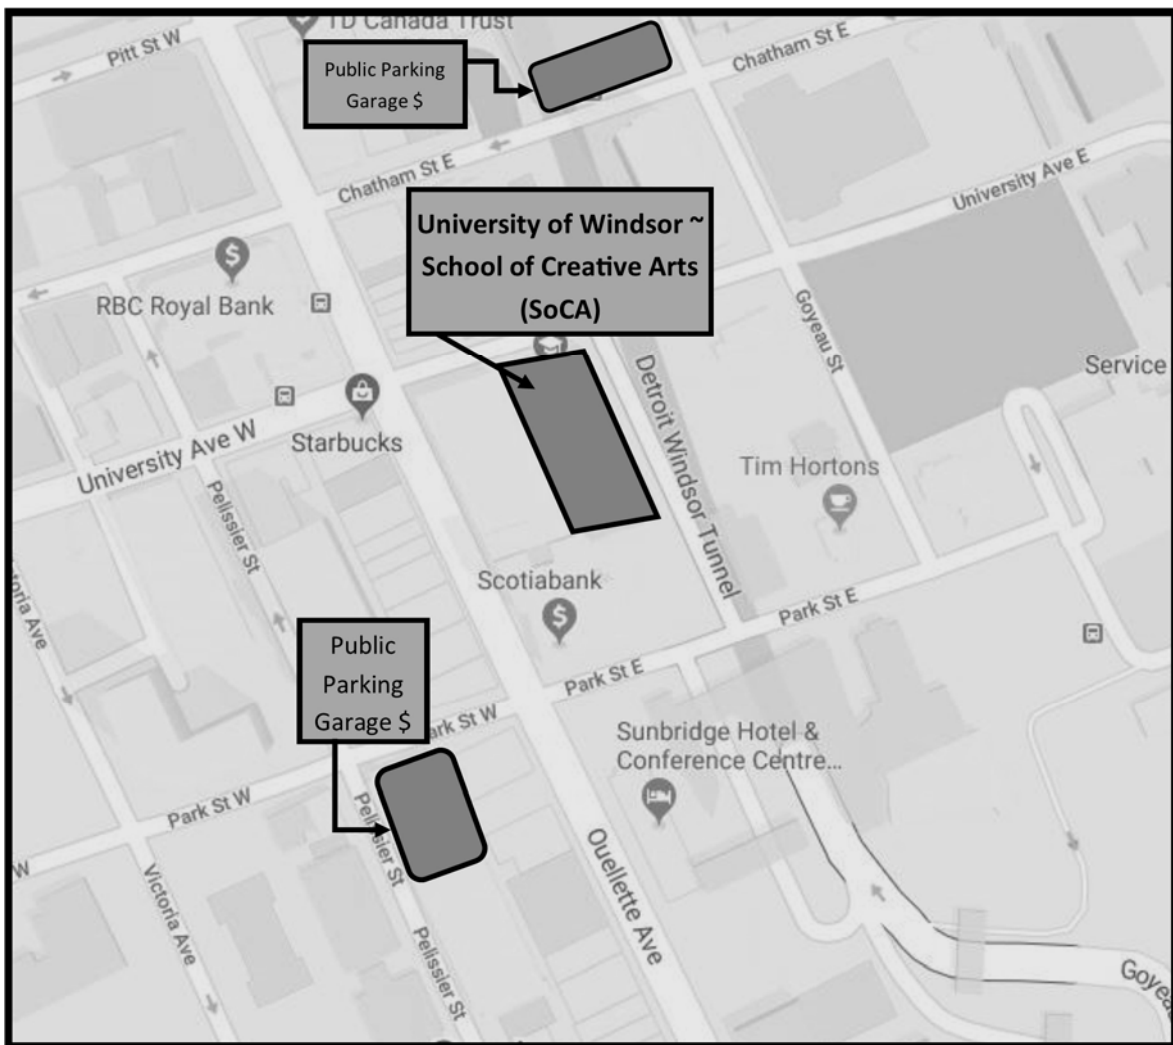

University of Windsor

School of Creative Arts

37 University Avenue East Windsor, Ontario N9A 3A4

Public metered parking is available on most of the city's downtown streets. Please adhere to posted signage and correct use of parking meters. There are two Public Parking Garages within walking distance as well. See map for more detail.

** Please be aware that all parking costs/fines will be the responsibility of the vehicle owner and not that of the Festival. Thank you for your awareness of this issue.

In the **School of Creative Arts Building**, you will find all three Festival Venues: